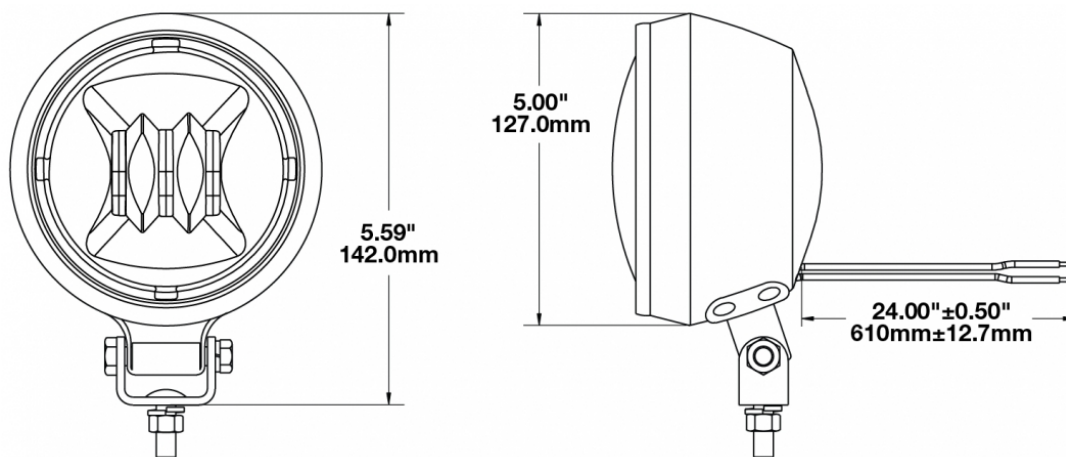

PRODUCT DIMENSIONS

Print date: 2024-08-11

© 2024 J.W. Speaker Corporation • Germantown, WI U.S.A.
www.jwspeaker.com • speaker@jwspeaker.com • 262.251.6660

J.W. SPEAKER
Engineered. Lighting. Solutions.